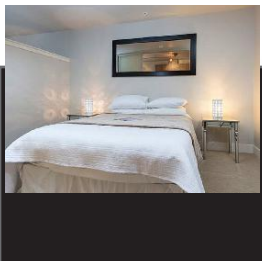

AvenueWest Seattle

307 Summit Ave E #6, Seattle, WA 98102
Seattle@avenuewest.com
Local: 206.319.5459
<http://Seattle.AvenueWest.com>