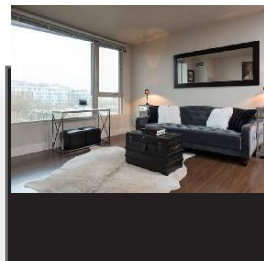

AvenueWest Seattle

307 Summit Ave E #6, Seattle, WA 98102
Seattle@avenuewest.com
Local: 206.319.5459
<http://Seattle.AvenueWest.com>