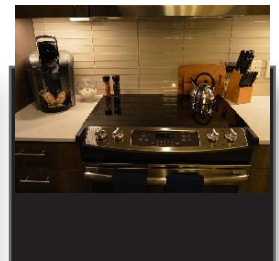

AvenueWest Seattle

307 Summit Ave E #6, Seattle, WA 98102
Seattle@avenuewest.com
Local: 206.319.5459
<http://Seattle.AvenueWest.com>